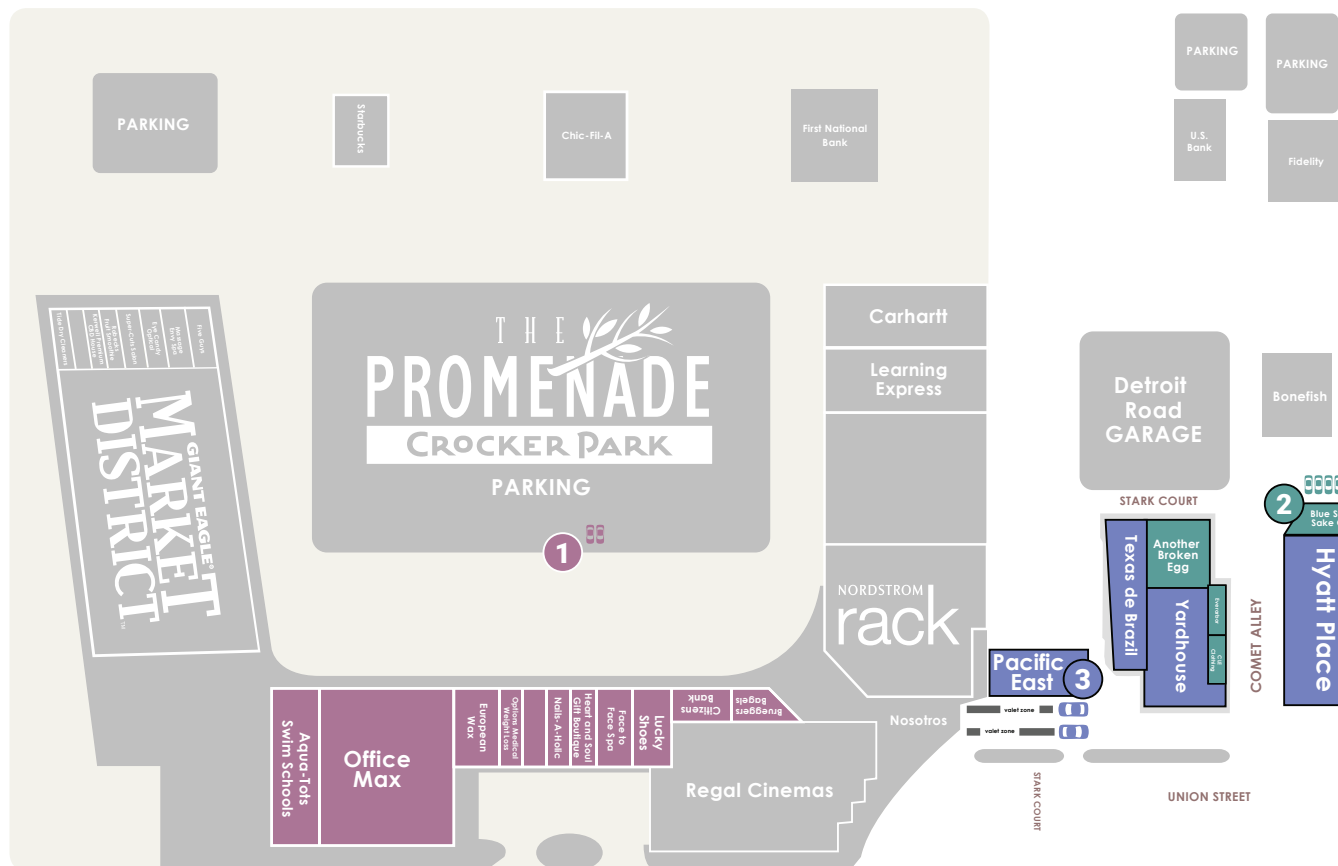

curbside pickup only