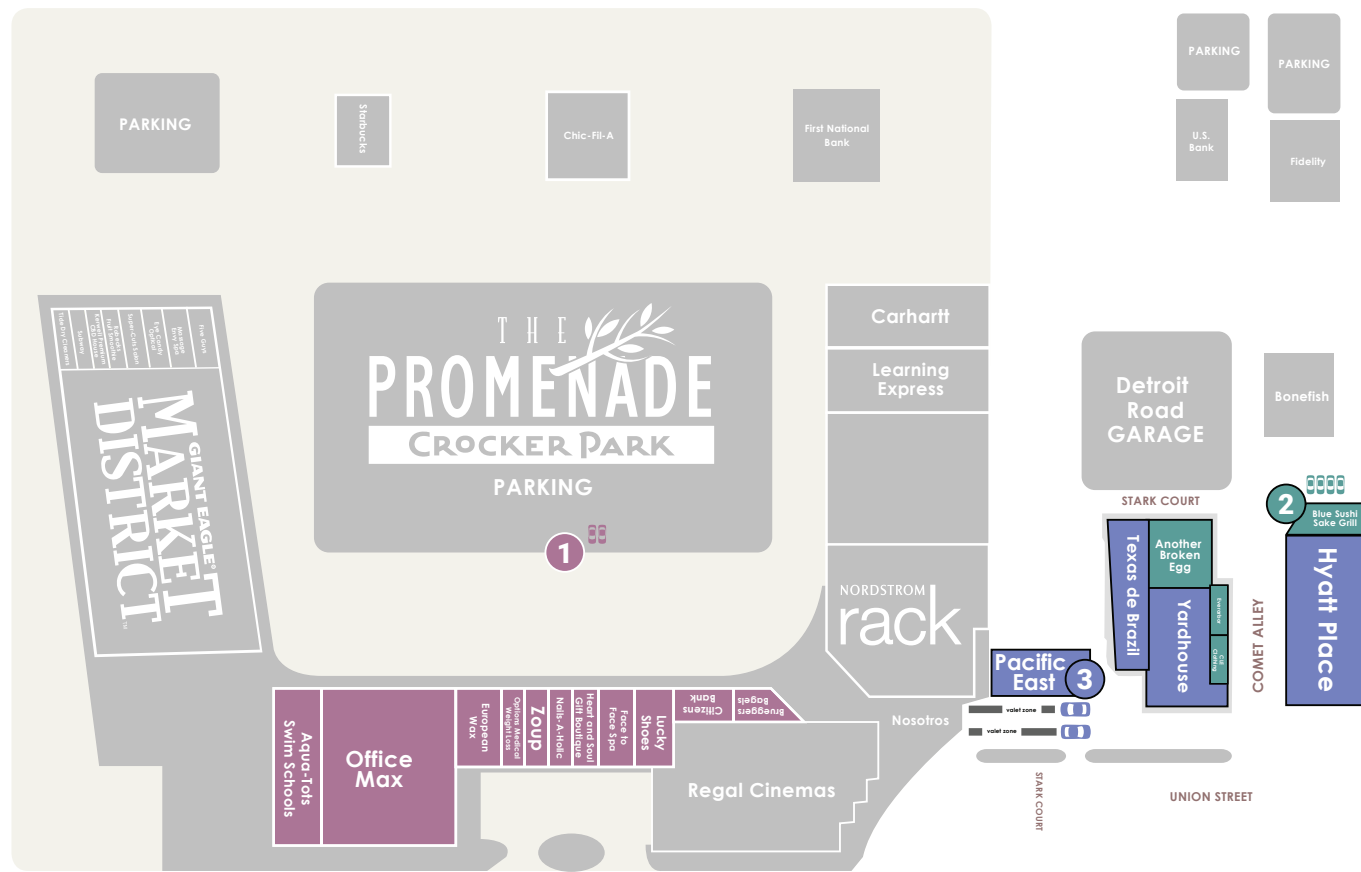

curbside pickup only