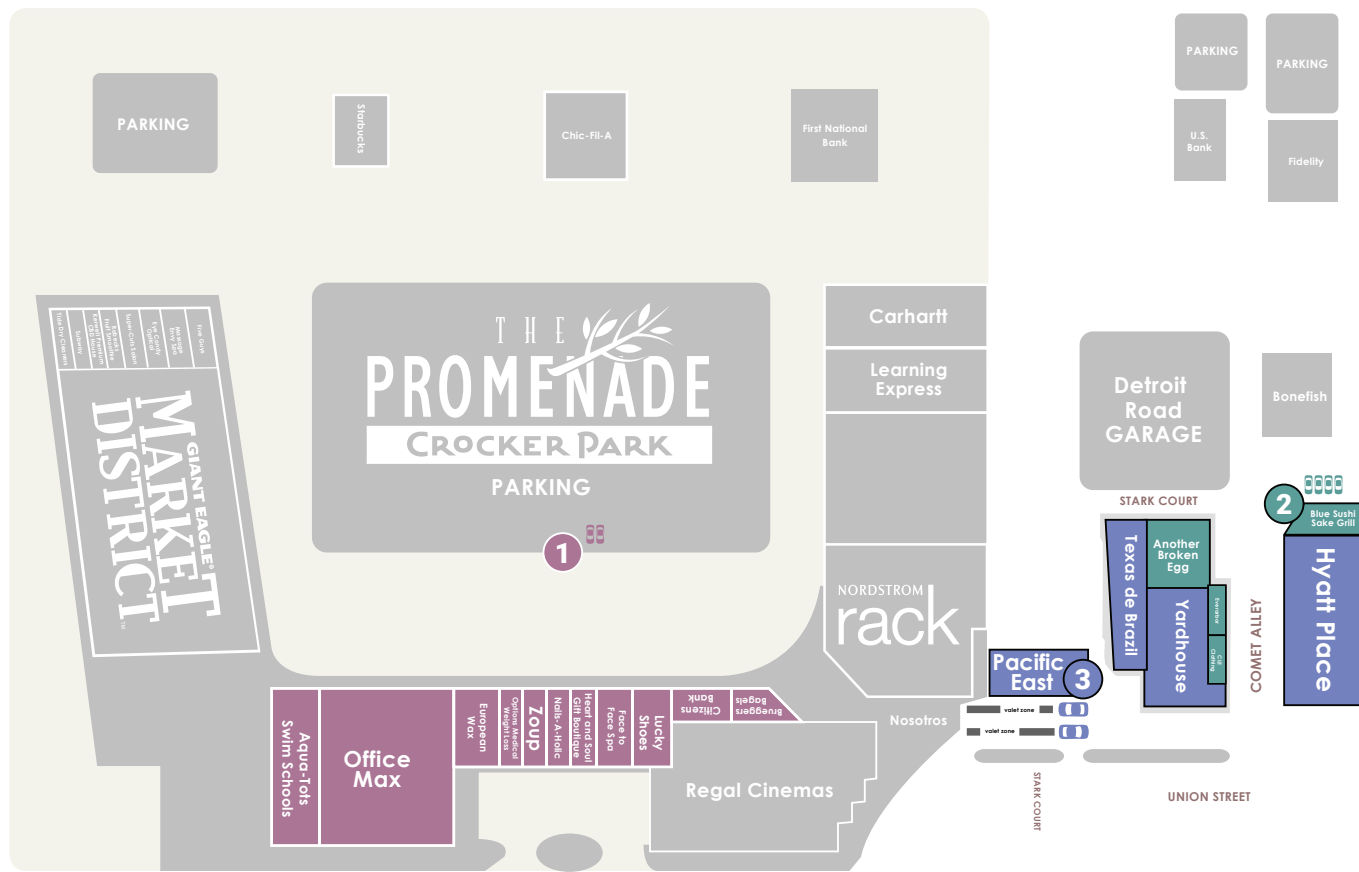

curbside pickup only