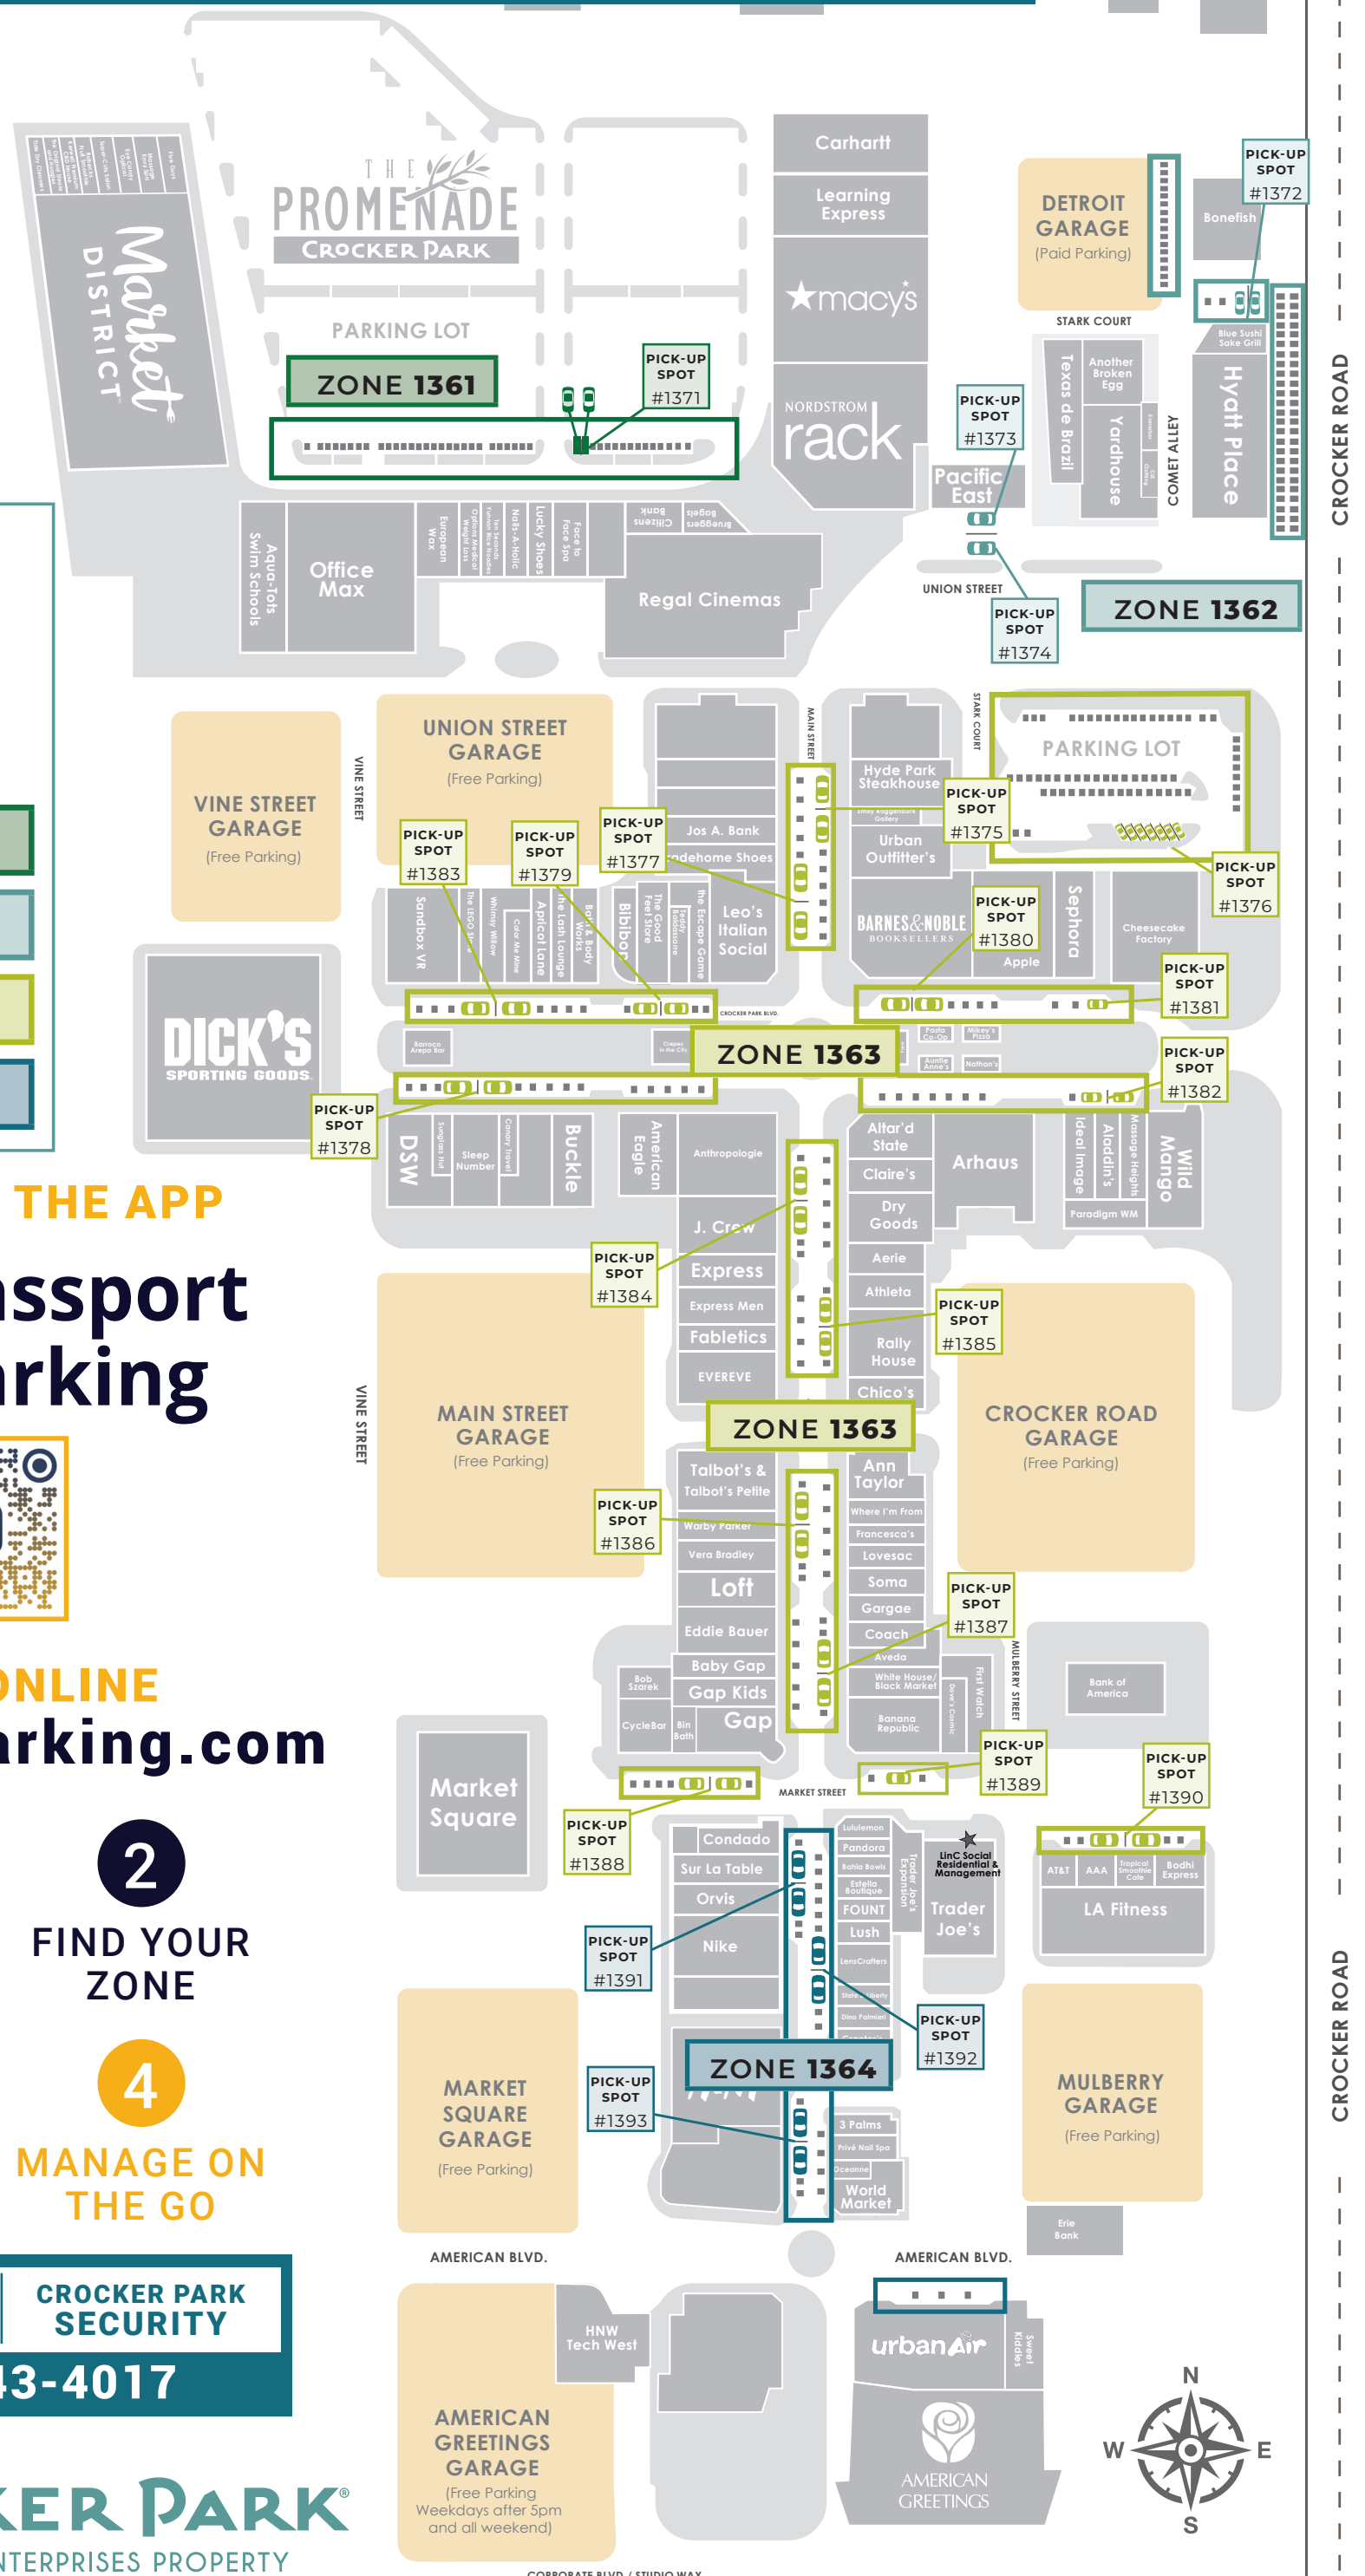

Surface & Pick Up Parking

SCAN HERE FOR THE DIRECTORY

KEY

- Free Pick Up Spots
- Paid Surface Parking

- **ZONE 1361**
- **ZONE 1362**
- **ZONE 1363**
- **ZONE 1364**

DOWNLOAD THE APP

Passport Parking

OR PAY ONLINE

PassportParking.com

1

DOWNLOAD THE APP

2

FIND YOUR ZONE

3

PAY ON YOUR PHONE

4

MANAGE ON THE GO

WHEELCHAIR REQUESTS

CROCKER PARK SECURITY

440-343-4017

CROCKER PARK

A STARK ENTERPRISES PROPERTY

CORPORATE BLVD / STUDIO WAY

CROCKER ROAD