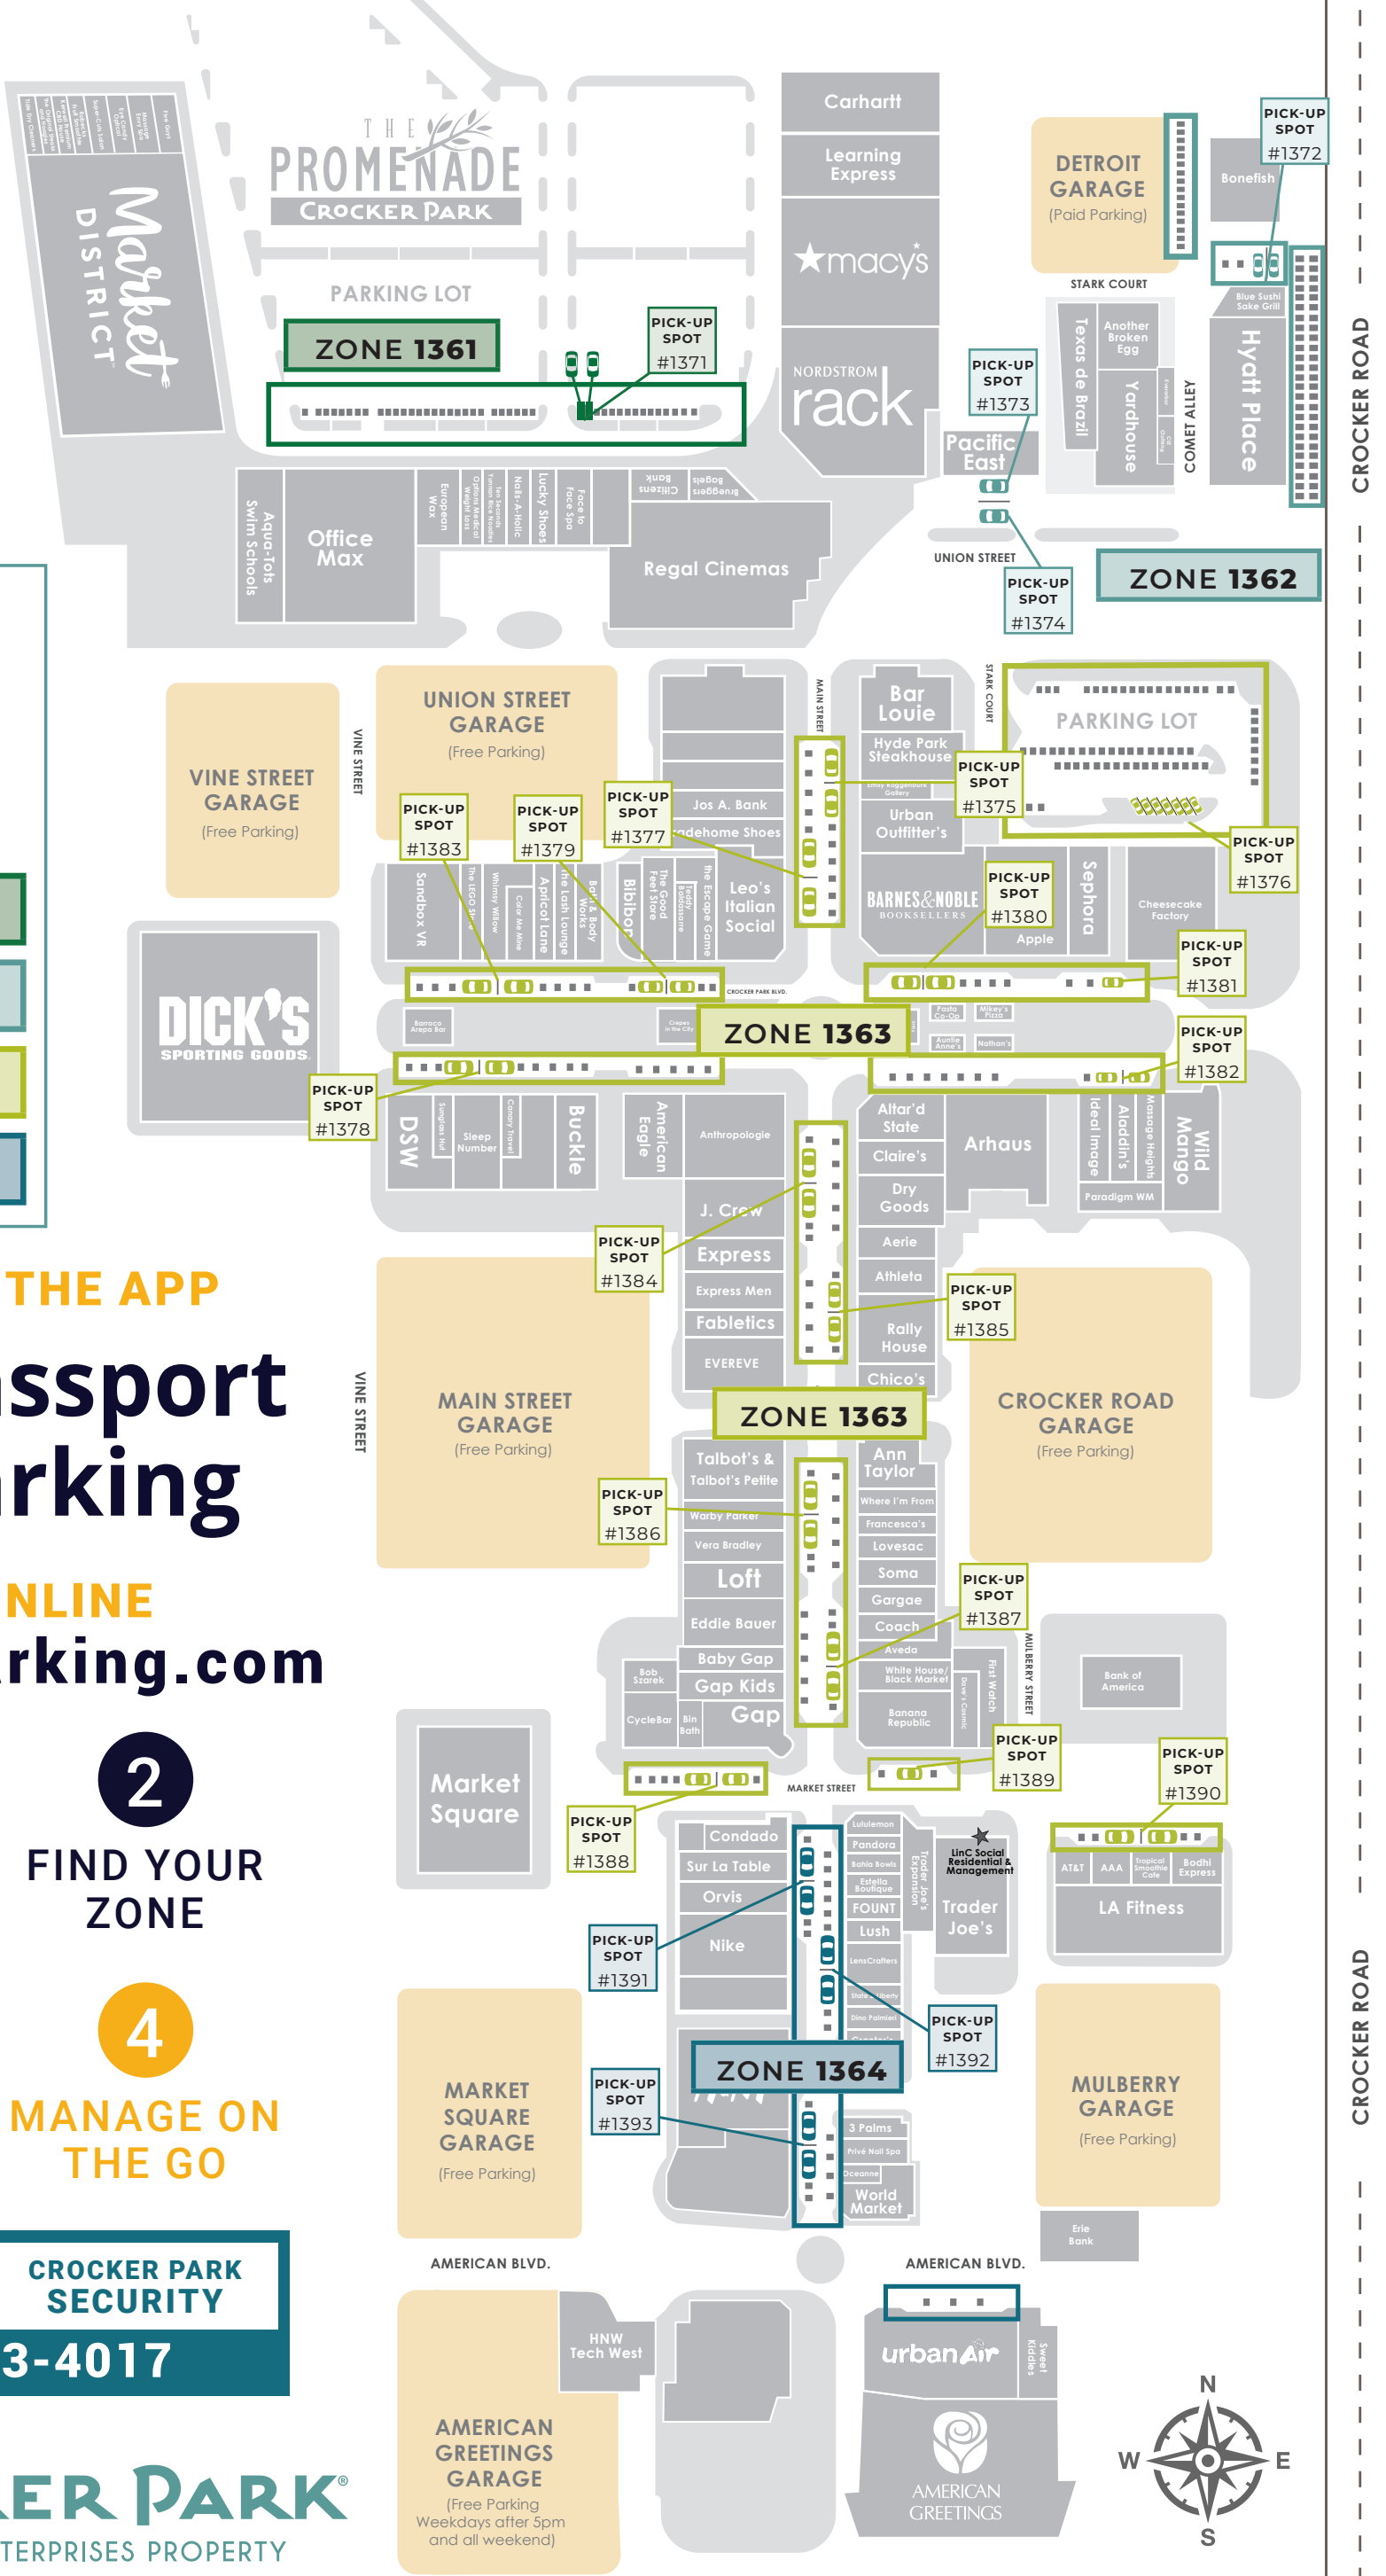

Surface & Pick Up Parking

SCAN HERE FOR THE DIRECTORY

KEY

- Free Pick Up Spots
- Paid Surface Parking
- ZONE 1361**
- ZONE 1362**
- ZONE 1363**
- ZONE 1364**

DOWNLOAD THE APP

Passport Parking

OR PAY ONLINE

PassportParking.com

1

DOWNLOAD THE APP

2

FIND YOUR ZONE

3

PAY ON YOUR PHONE

4

MANAGE ON THE GO

WHEELCHAIR REQUESTS

CROCKER PARK SECURITY

440-343-4017

CORPORATE BLVD / STUDIO WAY

CROCKER ROAD

CROCKER ROAD