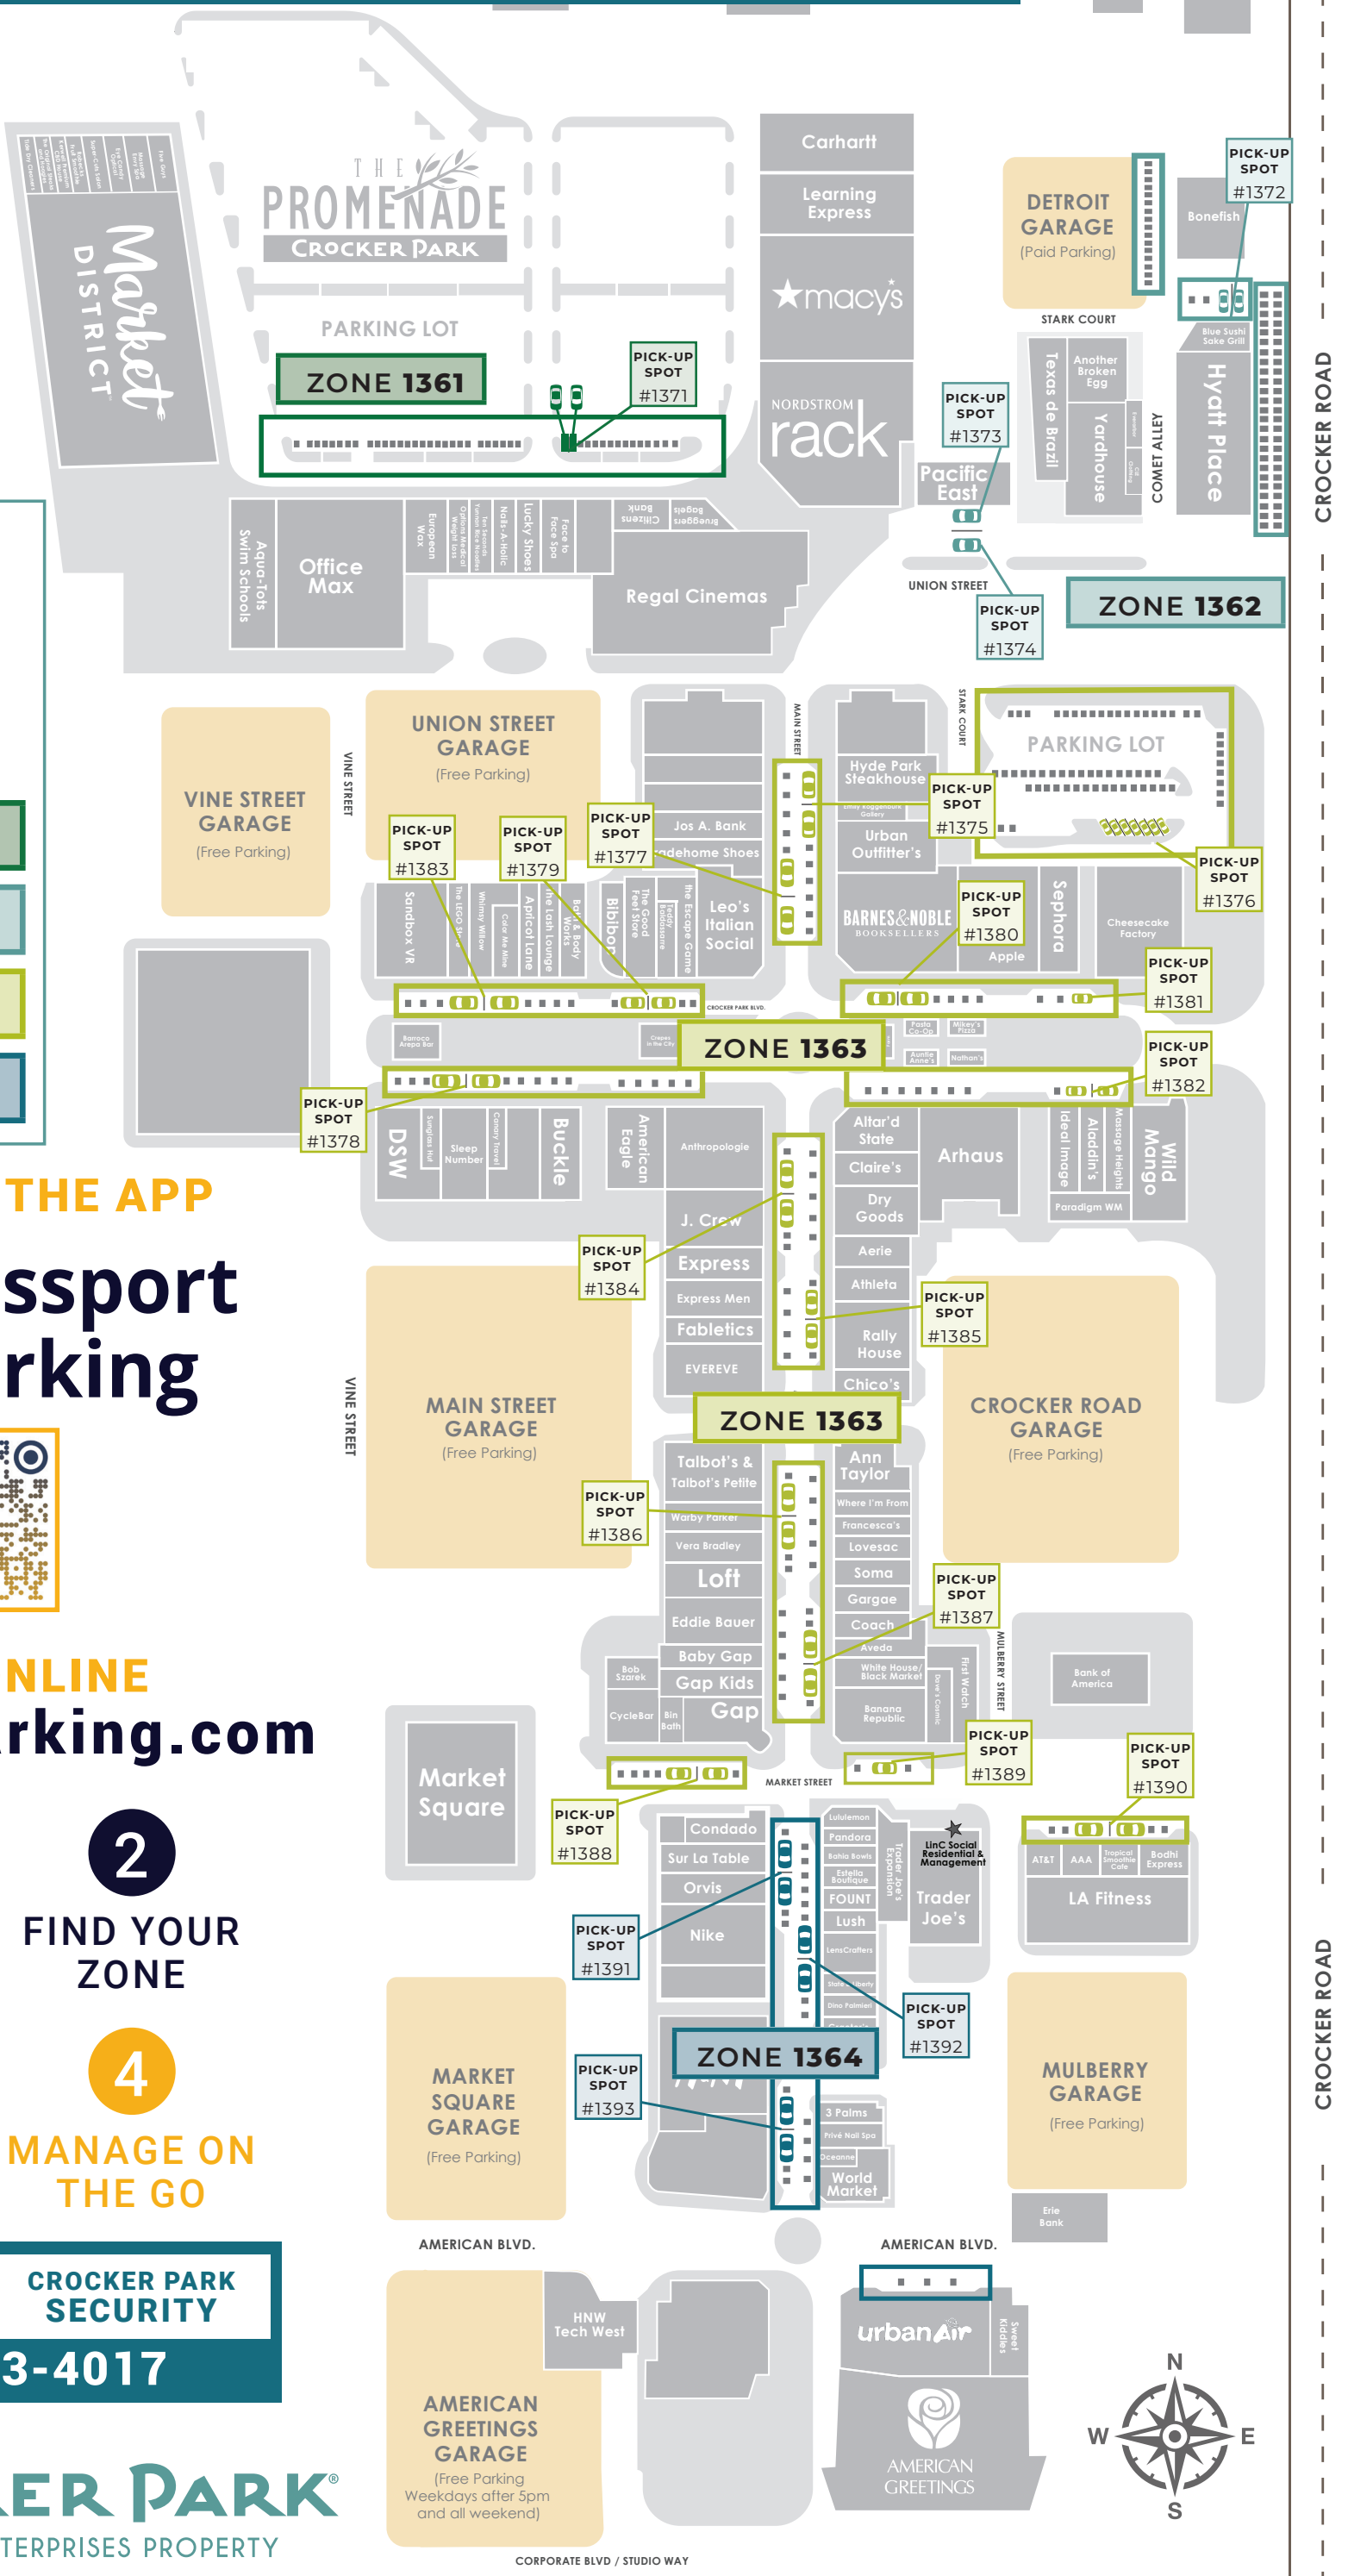

Surface & Pick Up Parking

SCAN HERE FOR THE DIRECTORY

KEY

- Free Pick Up Spots
- Paid Surface Parking

- ZONE 1361
- ZONE 1362
- ZONE 1363
- ZONE 1364

DOWNLOAD THE APP

Passport Parking

OR PAY ONLINE

PassportParking.com

1

DOWNLOAD THE APP

2

FIND YOUR ZONE

3

PAY ON YOUR PHONE

4

MANAGE ON THE GO

WHEELCHAIR REQUESTS

CROCKER PARK SECURITY

440-343-4017

CORPORATE BLVD / STUDIO WAY

CROCKER ROAD

CROCKER ROAD