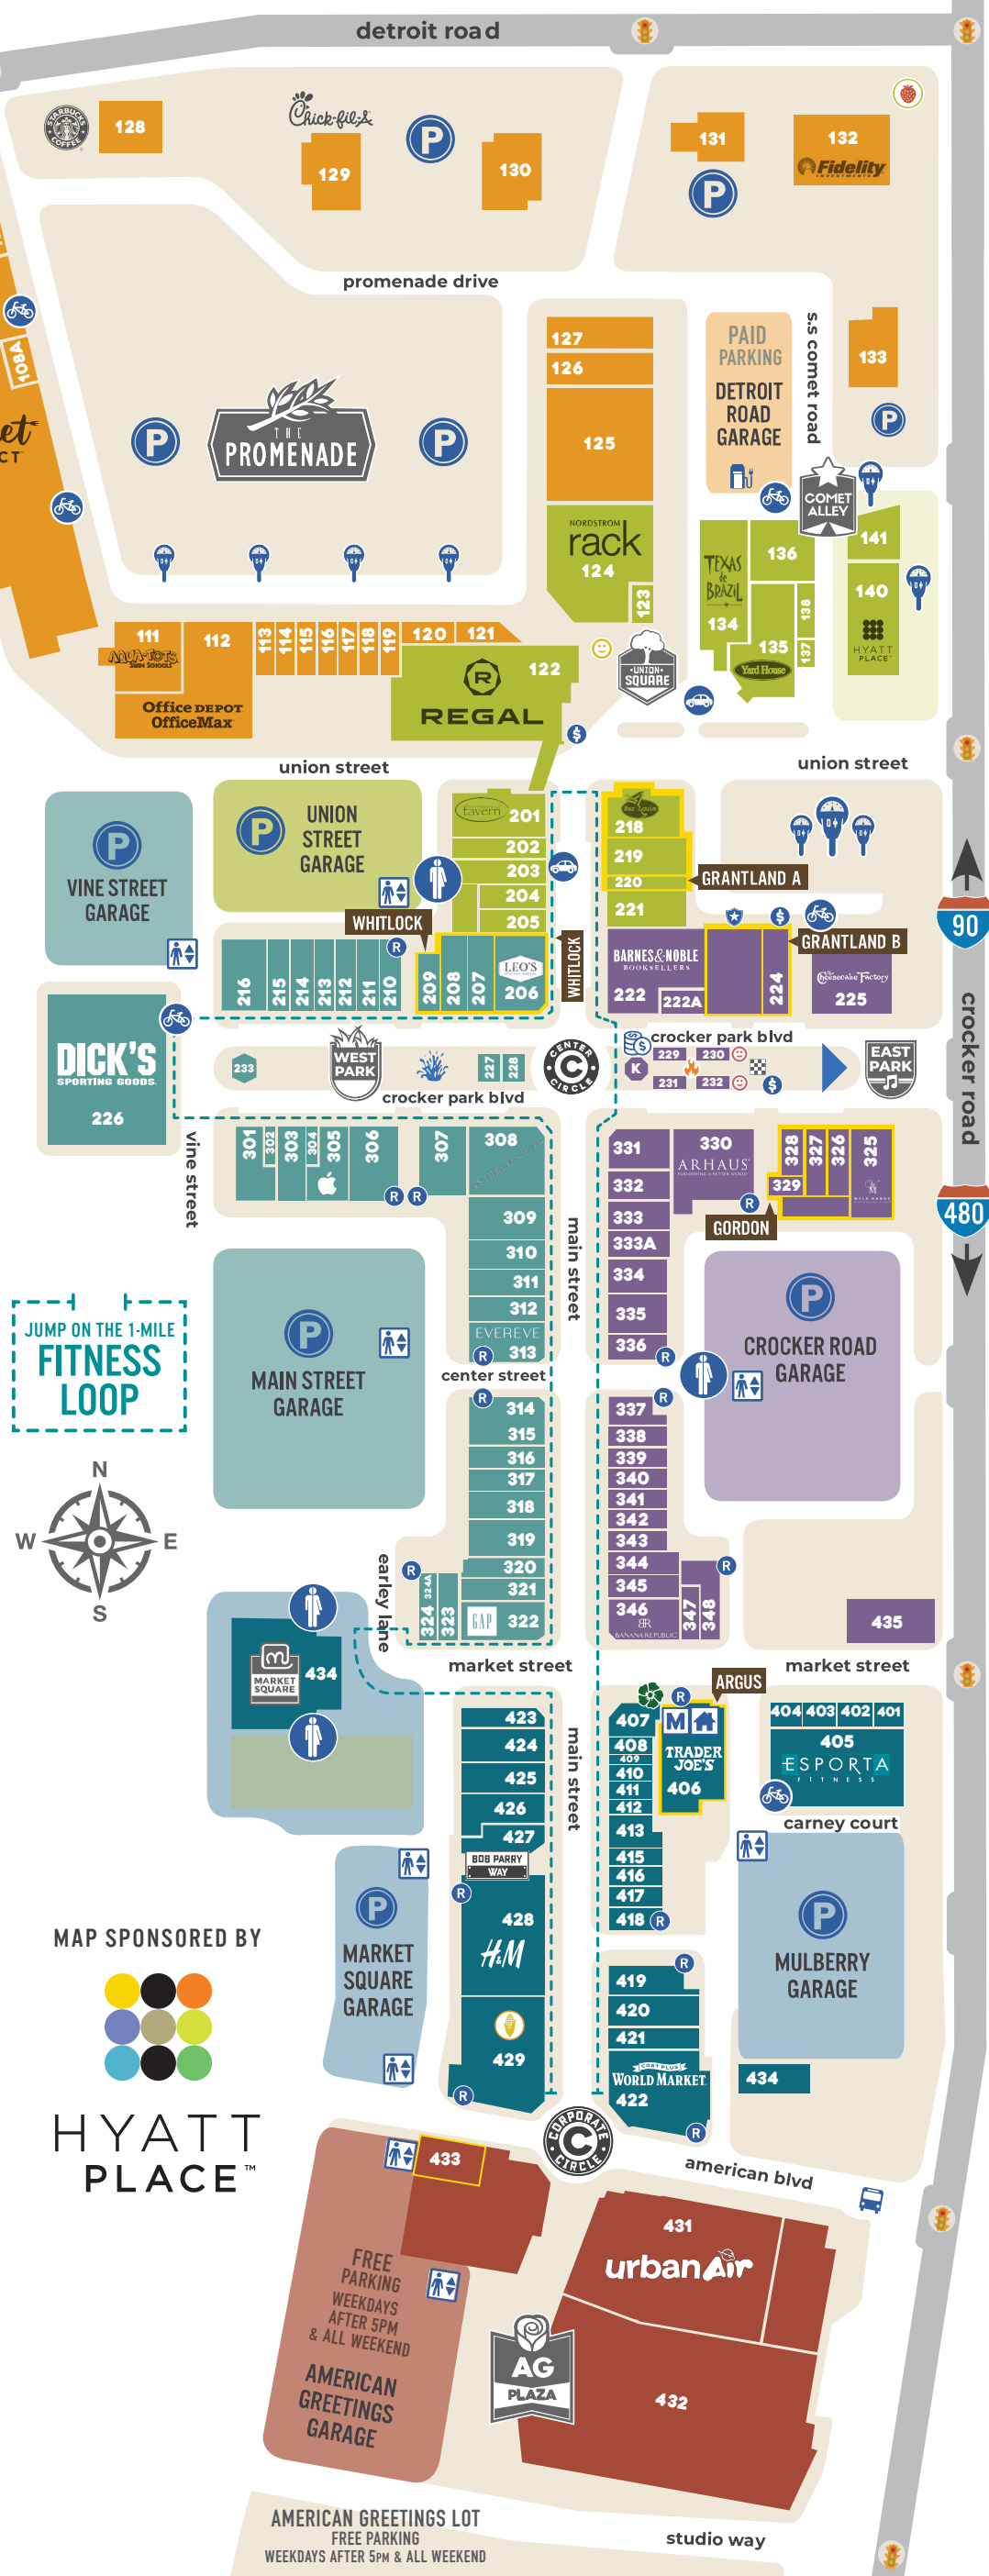

OFFICES & BANKS

- 432 American Greetings Creative Studios
- 435 Bank of America
- 120 Citizens Bank
- 434 Erie Bank
- 132 Fidelity Investments
- 130 First National Bank
- 131 US Bank
- American Blvd. Building 191 American Blvd
- 433 Palmer Holland, Inc
- 433 CKE Financial Services, E&M Consulting, Raymond James
- 433 Corrigan Krause CPAs & Consultants
- 433 DMS Management Solutions
- Argus Building - 177 Market St.
- 406 Crocker Park Management OFFICE 440.835.9343
- 406 Crocker Park Living OFFICE 440.658.3135
- 406 LinC Social 440.250.0505
- Grantland Building A - 25 Main St.
- 220 Emily Roggenburk
- 220 Launch Workplaces
- Grantland Building B 166 Crocker Park Blvd
- 224 Key Private Bank
- Gordon Building 159 Crocker Park Blvd
- 329 CapWell Financial Advisors - Northwestern Mutual
- 329 Edelman Financial Engines
- 329 Highland Consulting
- 329 Howley & Company
- 329 Merrill Lynch Wealth Management
- 329 Morgan Stanley
- 329 Oxford Harriman & Company
- 329 Paradigm Wealth Management
- 329 Raymond James
- 329 Regus
- Marietta Building - 238 Market St.
- 324A The Szarek Team - Howard Hanna Realty Office
- Whitlock Building - 38 Main Street
- 209 Huron Corporate Park
- 209 MetroHealth
- 209 Wells Fargo Advisors
- Westlake Plastic Surgery & Medical Spa - Dr. Steven Goldman, Plastic Surgeon

MAP SPONSORED BY

HYATT PLACE™